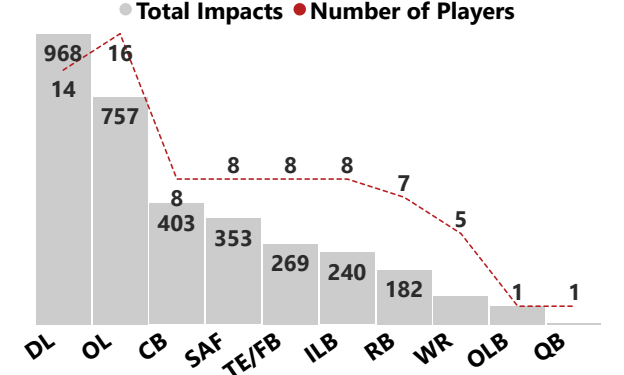

CENTRAL COLLEGE

ALERTS	
Players	Total
12	43
Single alerts this week: 19 Last week: 17	

TOP INCREASE

Player Name	Last Week	This Week	% Change
#16 Avila	38	168	↑ 342%
#49 Byrne	25	92	↑ 268%
#27 Hampton	31	113	↑ 265%

TOTAL BY WEEKDAY

TOP 6 PLAYERS IN ALERTS

Player	Position	Alerts	Impacts
#96 Dickson	DL	25	140
#81 Warner	TE/FB	4	72
#65 Marshall	OL	3	91
#37 Wright	SAF	2	44
#4 Hoffman	RB	2	64

TOP DECREASE

Player Name	Last Week	This Week	% Change
#35 Robles	37	18	↓ -51%
#15 Hammond	54	30	↓ -44%
#13 White	44	32	↓ -27%

POSITION GROUP BREAKDOWN

IMPACT LOCATION