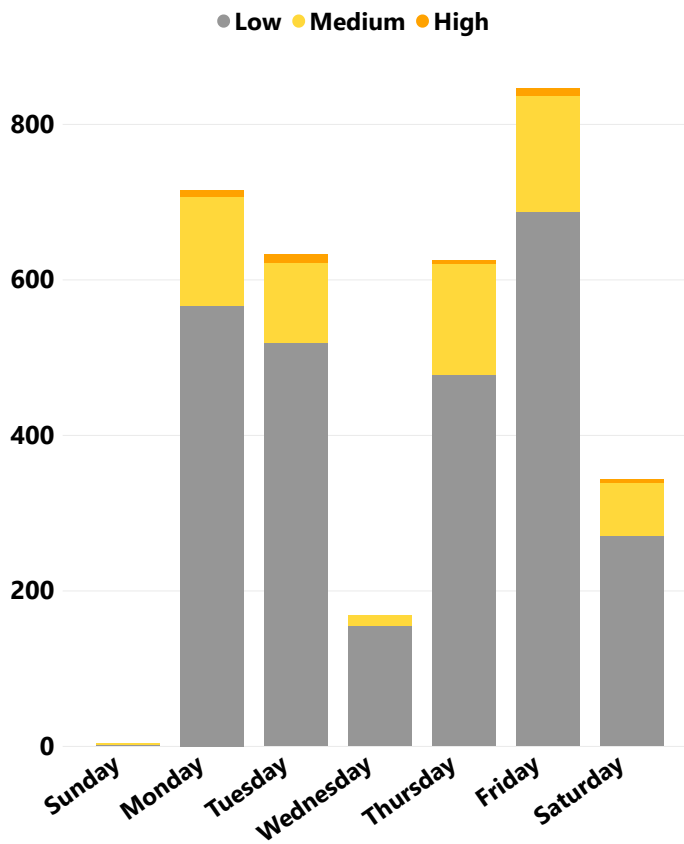

Riddell[®]

INSITE ANALYTICS

TEAM WEEKLY REPORT

08-22-21 TO 08-28-21

IMPACTS			
Players	Total	Medium	High
76	3335	619	39
Last week: 2213		Change: 51% ↑	

Total weekly impacts rank: 1
 ↑ 80% vs season avg: 1850
 19% impacts to top of head

CENTRAL COLLEGE

ALERTS	
Players	Total
12	43
Single alerts this week: 19 Last week: 17	

TOP INCREASE

Player Name	Last Week	This Week	% Change
#16 Avila	38	168	↑ 342%
#49 Byrne	25	92	↑ 268%
#27 Hampton	31	113	↑ 265%

TOTAL BY WEEKDAY

TOP 6 PLAYERS IN ALERTS

Player	Position	Alerts	Impacts
#96 Dickson	DL	25	140
#81 Warner	TE/FB	4	72
#65 Marshall	OL	3	91
#37 Wright	SAF	2	44
#4 Hoffman	RB	2	64

TOP DECREASE

Player Name	Last Week	This Week	% Change
#35 Robles	37	18	↓ -51%
#15 Hammond	54	30	↓ -44%
#13 White	44	32	↓ -27%

POSITION GROUP BREAKDOWN

IMPACT LOCATION